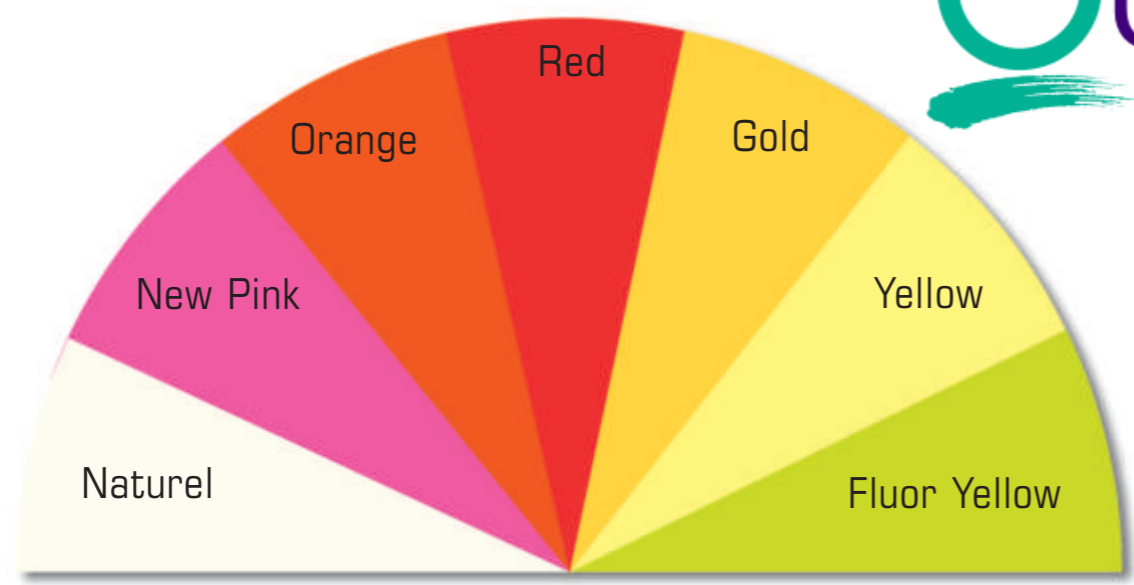

	Superlite		Superkote							Dynalite				Maxilite	Stormlite		Nylite
	40	50	60	75	90	130	150	250	350	40	50	75	90	150	210	310 A	90
Natural	X	X	X	X	X	X	X	X	X	X	X	X	X	X	X	X	X
New Pink		X		X	X							X		X			X
Orange				X	X									X			X
Red		X	X	X	X	X						X		X	X		X
Gold		X		X	X									X			X
Yellow				X	X							X		X			X
Fluor Yellow				X								X		X			X
Green		X		X	X							X		X			X
Fluor Green				X								X		X			X
Dark Blue		X	X	X	X	X						X		X	X		X
Light Blue				X	X							X		X			X
Lilac				X	X							X		X			X
Grey				X	X							X		X			X
Black				X	X							X		X			X

Colours may show slight variations when printed. For the correct reference please ask for our Spinnaker samples.