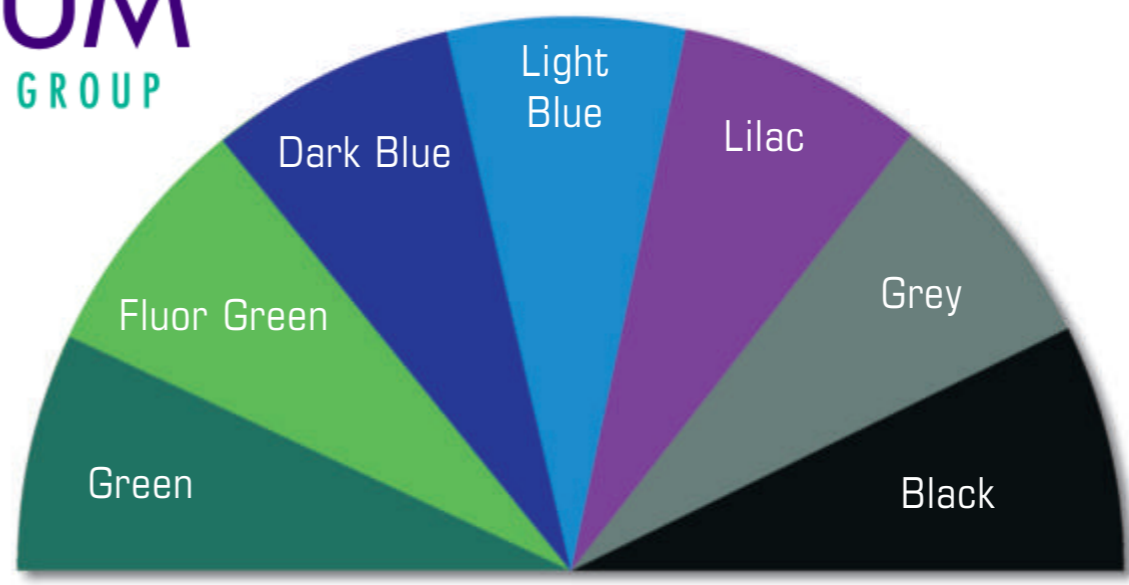

	Superlite		Superkote							Dynalite				Maxilite	Stormlite		Nylite
	40	50	60	75	90	130	150	250	350	40	50	75	90	150	210	310 A	90
Natural	X	X	X	X	X	X	X	X	X	X	X	X	X	X	X	X	X
New Pink		X		X	X							X		X			X
Orange				X	X									X			X
Red		X	X	X	X	X						X		X	X		X
Gold		X		X	X									X			X
Yellow				X	X							X		X			X
Fluor Yellow				X								X		X			X
Green		X		X	X							X		X			X
Fluor Green				X								X		X			X
Dark Blue		X	X	X	X	X						X		X	X		X
Light Blue				X	X							X		X			X
Lilac				X	X							X		X			X
Grey				X	X							X		X			X
Black				X	X							X		X			X

Colours may show slight variations when printed. For the correct reference please ask for our Spinnaker samples.